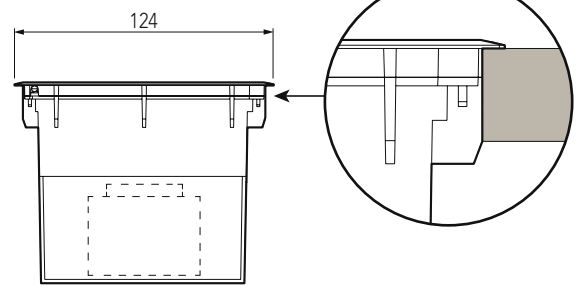

CONTACT is the new grommet by PERIN SpA made from highly resistant plastic (ABS). It comes in a choice of three colours and can be customised on request.

CONTACT PASSACAVO GROMMET

cod. 3210274..

FORO SU PIANO / HOLE IN TOP