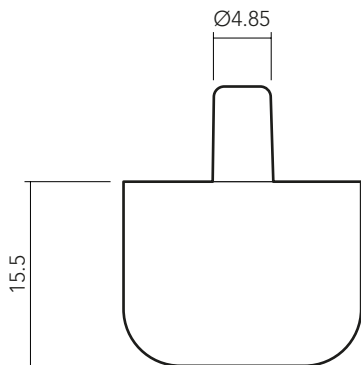

REGGICRISTALLO SP. 4/6mm SUPPORT FOR GLASS SHELF TH. 4/6mm

..57
Nichel scuro
Bright balck nickel-plated

..04
Nichelato lucido
Bright nickel-plated

cod. 1053030..

SCHEMA DI MONTAGGIO / ASSEMBLING

REGGICRISTALLO SP. 8/10mm

SUPPORT FOR GLASS SHELF TH. 8/10mm

cod. 1053032..

SCHEMA DI MONTAGGIO / ASSEMBLING

**MADE IN
ITALY**

 **Perin**
FURNITURE FITTINGS

Viale Europa, 30
31018 Albina di Gaiarine (TV) - Italy
Tel. +39 0434 75044 - Fax +39 0434 759190
e-mail: info@perinspa.com
www.perinspa.com