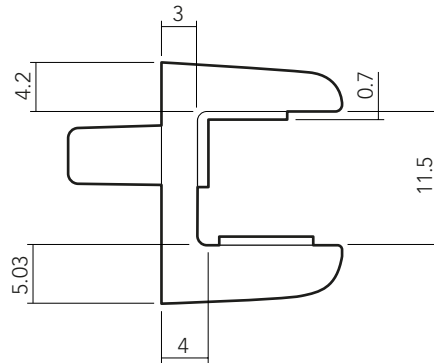

REGGICRISTALLO SP. 4/6mm SUPPORT FOR GLASS SHELF TH. 4/6mm

..57
Nichel scuro
Bright balck nickel-plated

..04
Nichelato lucido
Bright nickel-plated

cod. 1053030..

SCHEMA DI MONTAGGIO / ASSEMBLING

REGGICRISTALLO SP. 8/10mm

SUPPORT FOR GLASS SHELF TH. 8/10mm

cod. 1053032..

SCHEMA DI MONTAGGIO / ASSEMBLING

**MADE IN
ITALY**

 **Perin**
FURNITURE FITTINGS

Viale Europa, 30
31018 Albina di Gaiarine (TV) - Italy
Tel. +39 0434 75044 - Fax +39 0434 759190
e-mail: info@perinspa.com
www.perinspa.com