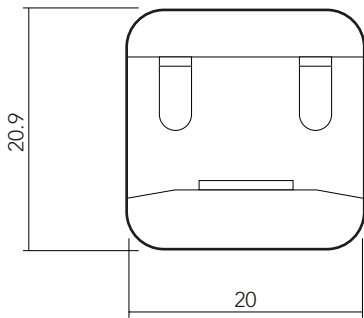

REGGICRISTALLO SP. 8/10mm

SUPPORT FOR GLASS SHELF TH. 8/10mm

cod. 1053032..