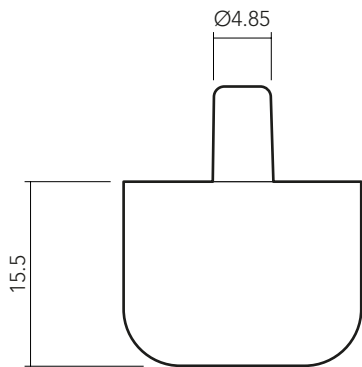

JACK

Jack is the new glass shelf support by Perin SpA. The protective plastic side protects the glass shelf against accidental breakage when the unit is being transported or handled. It has been designed with an eye to new stylistic trends, to ensure Jack coordinates with the unit it will support.

REGGICRISTALLO SP. 4/6mm SUPPORT FOR GLASS SHELF TH. 4/6mm

..57
Nichel scuro
Bright balck nickel-plated

..04
Nichelato lucido
Bright nickel-plated

cod. 1053030..

SCHEMA DI MONTAGGIO / ASSEMBLING

REGGICRISTALLO SP. 8/10mm