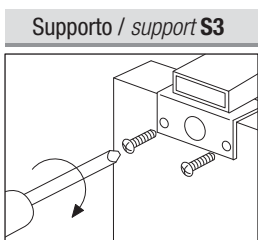

L	Watt	Lumens	Cod.	
160	3 w	231 lm	6763003..	•
286	6 w	539 lm	6762103..	•
496	8 w	539 lm	6762203..	•