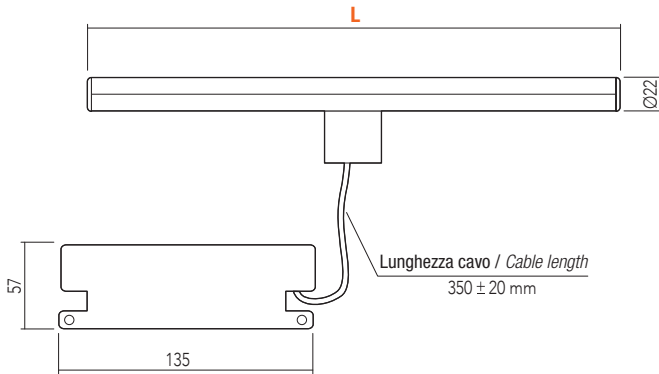

A ▽ LAMPADA LED "IRENE"
"Irene" led lamp

Codice Finitura / *Code Finishing*

..12 Cromato lucido
Bright chrome-plated

L	Watt	Lumens	Cod.	
160	3 w	231 lm	6762101..	•
286	6 w	539 lm	6762102..	•
496	8 w	539 lm	6762202..	•