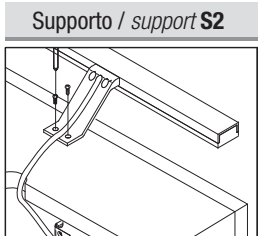

A ▽ LAMPADA LED "IRENE"
"Irene" led lamp

Codice Finitura / *Code Finishing*

..12 Cromato lucido
Bright chrome-plated

L	Watt	Lumens	Cod.	
160	3 w	231 lm	6762101..	•
286	6 w	539 lm	6762102..	•
496	8 w	539 lm	6762202..	•