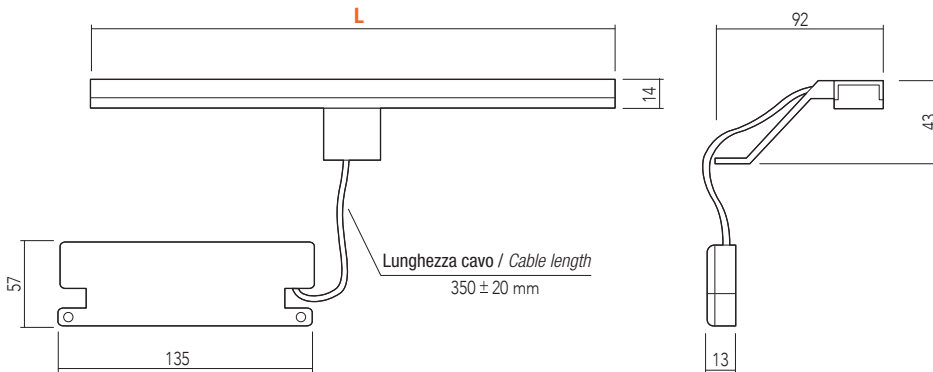

A **LAMPADA LED "ESTHER"**
"Ester" led lamp

Codice Finitura / *Code Finishing*

..12 Cromato lucido
Bright chrome-plated