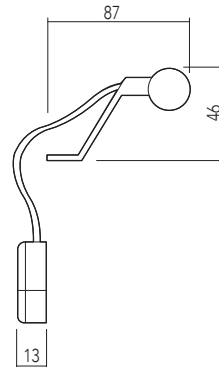

A ▽ LAMPADA LED "IRENE"
"Irene" led lamp

Codice Finitura / *Code Finishing*

..12 Cromato lucido
Bright chrome-plated

L	Watt	Lumens	Cod.	
160	3 w	231 lm	6762101..	•
286	6 w	539 lm	6762102..	•
496	8 w	539 lm	6762202..	•