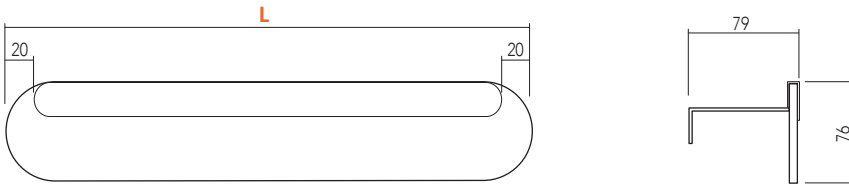

MANIGLIE E LAMPADE / *Handles and lamps*

A ▾ LAMPADA LED "KRISTINE"
"Kristine" led lamp

Codice Finitura / *Code Finishing*

..12 Cromato lucido
Bright chrome-plated

L	Watt	Lumens	Cod.
345	6 w	598 lm	6773000..
545	6 w	747 lm	6773001..