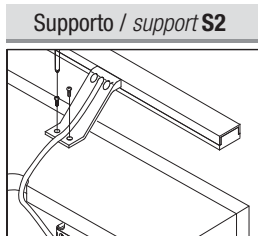

A **LAMPADA LED "ESTHER"**
"Ester" led lamp

Codice Finitura / *Code Finishing*

..12 Cromato lucido
Bright chrome-plated