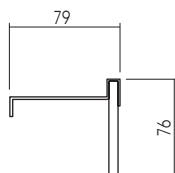

Colour temperature

Beam

SAFETY

Confezione minima / *Minimal package*
• a richiesta / *on request*

A **LAMPADA LED "KARIN"**
"Karin" led lamp

Codice Finitura / *Code Finishing*

..12 Cromato lucido
Bright chrome-plated