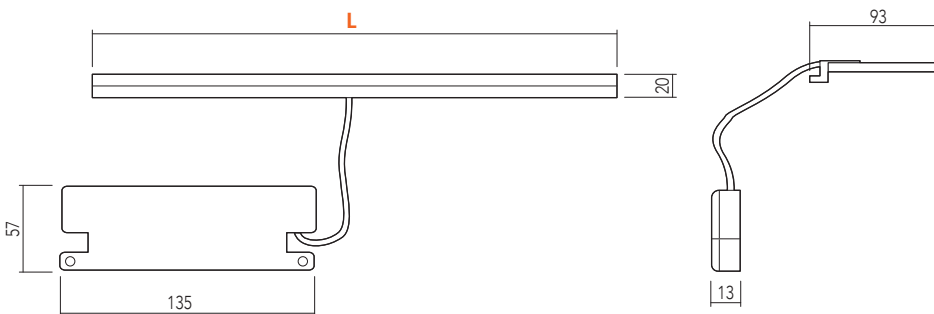

B ▾ LAMPADA LED "KATHERINE"
"Katherine" led lamp

Codice Finitura / *Code Finishing*

..12 Cromato lucido
Bright chrome-plated

L	Watt	Lumens	Cod.
300	6 w	598 lm	6796000..
500	6 w	745 lm	6796100..