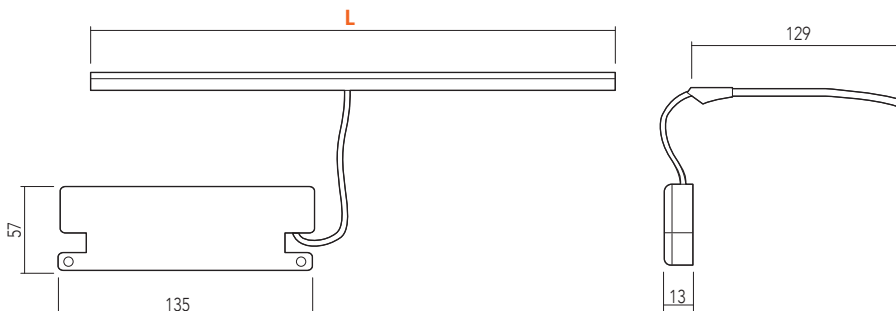

B LAMPADA LED "ANGELA"
"Angela" led lamp

Codice Finitura / Code Finishing

..12 Cromato lucido
Bright chrome-plated

L	Watt	Lumens	Cod.
160	3 w	415 lm	6665000..
300	6 w	598 lm	6665100..
500	6 w	748 lm	6665200..