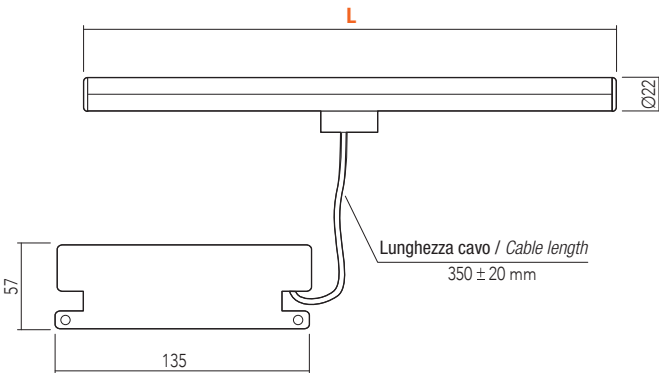

L	Watt	Lumens	Cod.	
160	3 w	231 lm	6763003..	•
286	6 w	539 lm	6762103..	•
496	8 w	539 lm	6762203..	•

Colour temperature

Beam

SAFETY

Confezione minima / Minimal package
• a richiesta / *on request*